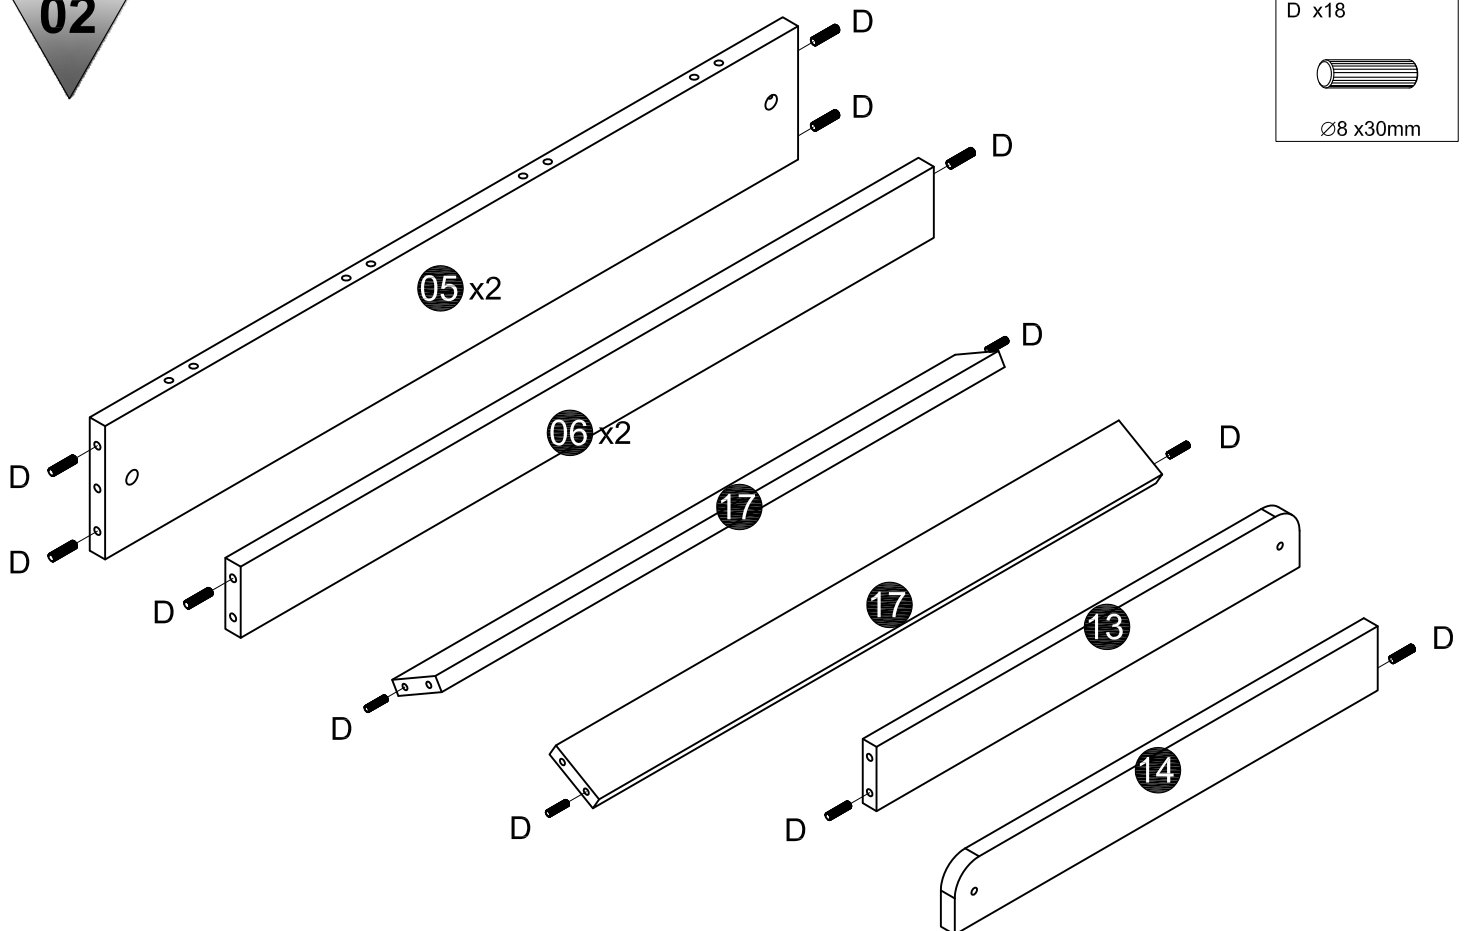

70x140cm Bed

EXPLODED VIEW

HARDWARE

<p>A x12</p>  <p>M6 x90mm</p>	<p>B x12</p> 	<p>C x16</p>  <p>∅6 x90mm</p>	<p>D x122</p>  <p>∅8 x30mm</p>	<p>E x6</p>  <p>M6 x30mm</p>
<p>F x2</p> 	<p>G x4</p>  <p>∅6 x80mm</p>	<p>H x1</p> 	<p>I x18</p>  <p>∅4 x30mm</p>	

TOOLS

Ruler - Use this ruler to help correctly identify the screws

01

02

03

04

05

E x4	H x1
	
M6 x30mm	

06

H x1	A x2	B x2	C x2
			
	M6 x90mm		Ø6 x90mm

07

H x1 	A x2  M6 x90mm	B x2 	C x2  Ø6 x90mm
---	---	---	---

08

C x8  Ø6 x90mm	A x8  M6 x90mm	B x8 	H x1 
---	---	---	---

09

I x18

Ø4 x30mm

10

D x2

Ø8 x30mm

2 x

11

E x2  M6 x30mm	F x2 	H x2 
---	---	--

2 x