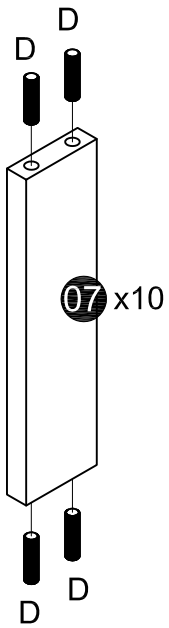

70x140cm Bed

EXPLODED VIEW

HARDWARE

<p>A x12</p>  <p>M6 x90mm</p>	<p>B x12</p> 	<p>C x16</p>  <p>∅6 x90mm</p>	<p>D x122</p>  <p>∅8 x30mm</p>	<p>E x6</p>  <p>M6 x30mm</p>
<p>F x2</p> 	<p>G x4</p>  <p>∅6 x80mm</p>	<p>H x1</p> 	<p>I x18</p>  <p>∅4 x30mm</p>	

TOOLS

Ruler - Use this ruler to help correctly identify the screws

01

02

03

04

05

E x4	H x1
	
M6 x30mm	

06

H x1	A x2	B x2	C x2
			
	M6 x90mm		Ø6 x90mm

07

H x1 	A x2  M6 x90mm	B x2 	C x2  Ø6 x90mm
---	---	---	---

08

C x8  Ø6 x90mm	A x8  M6 x90mm	B x8 	H x1 
---	---	---	---

09

I x18

Ø4 x30mm

10

D x2

Ø8 x30mm

2 x

11

E x2  M6 x30mm	F x2 	H x2 
---	---	--

2 x