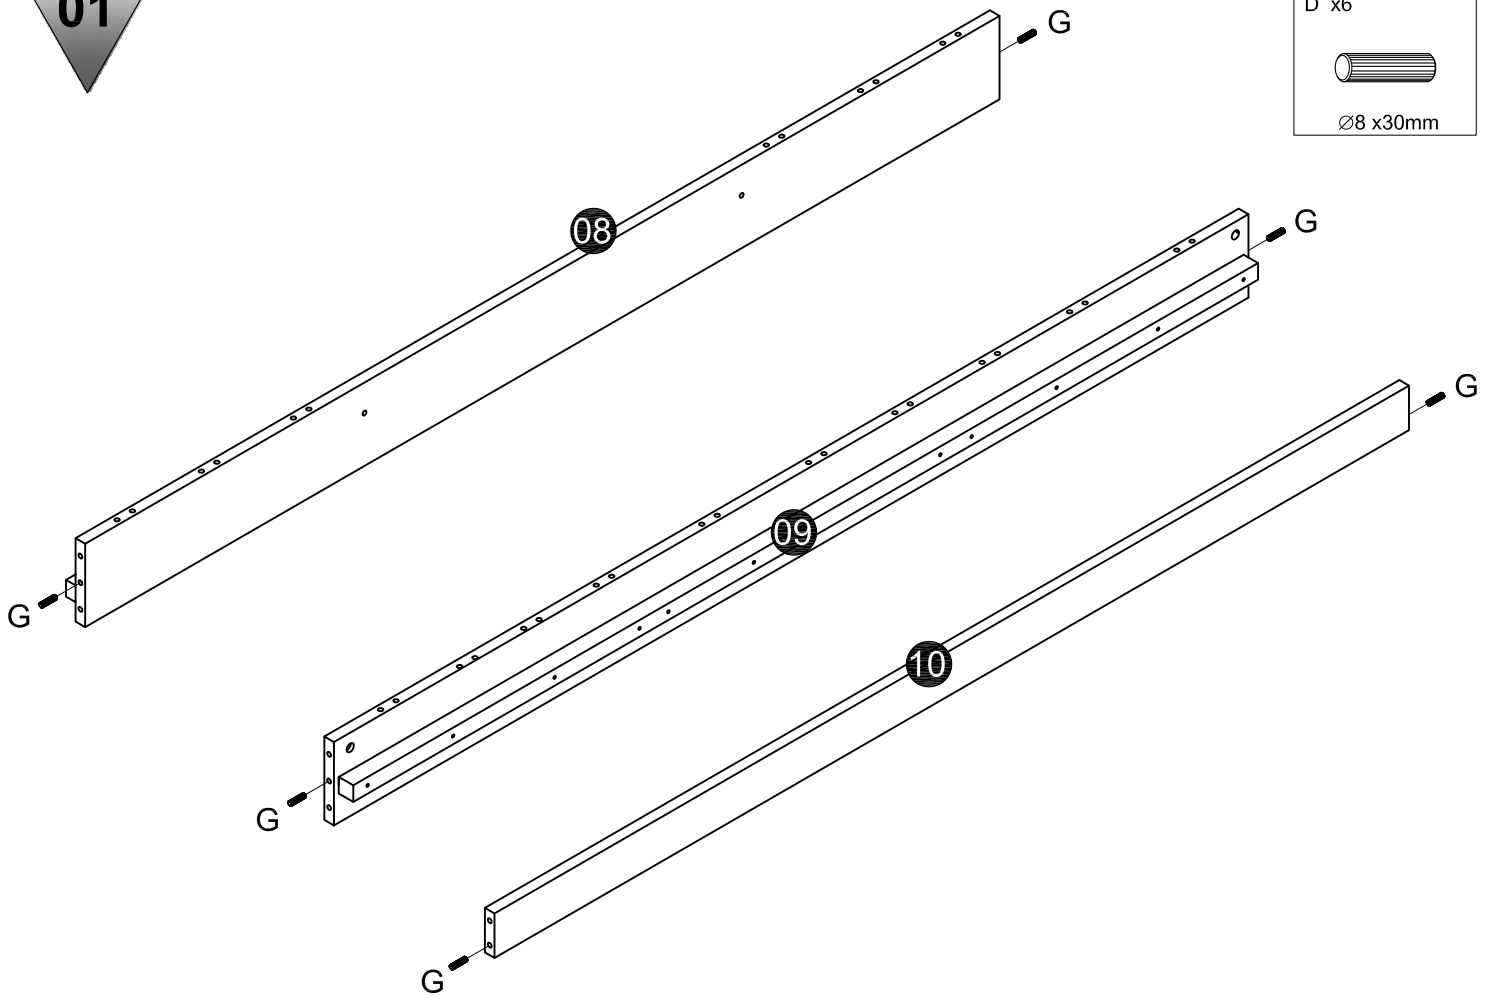

70x140cm Bed

EXPLODED VIEW

HARDWARE

<p>A x12</p>  <p>M6 x90mm</p>	<p>B x12</p> 	<p>C x16</p>  <p>∅6 x90mm</p>	<p>D x122</p>  <p>∅8 x30mm</p>	<p>E x6</p>  <p>M6 x30mm</p>
<p>F x2</p> 	<p>G x4</p>  <p>∅6 x80mm</p>	<p>H x1</p> 	<p>I x18</p>  <p>∅4 x30mm</p>	

TOOLS

Ruler - Use this ruler to help correctly identify the screws

01

02

03

04

05

E x4	H x1
	
M6 x30mm	

06

H x1	A x2	B x2	C x2
			
	M6 x90mm		Ø6 x90mm

07

H x1 	A x2  M6 x90mm	B x2 	C x2  Ø6 x90mm
---	---	---	---

08

C x8  Ø6 x90mm	A x8  M6 x90mm	B x8 	H x1 
---	---	---	---

09

I x18

Ø4 x30mm

10

D x2

Ø8 x30mm

2 x

11

E x2  M6 x30mm	F x2 	H x2 
---	---	--

2 x