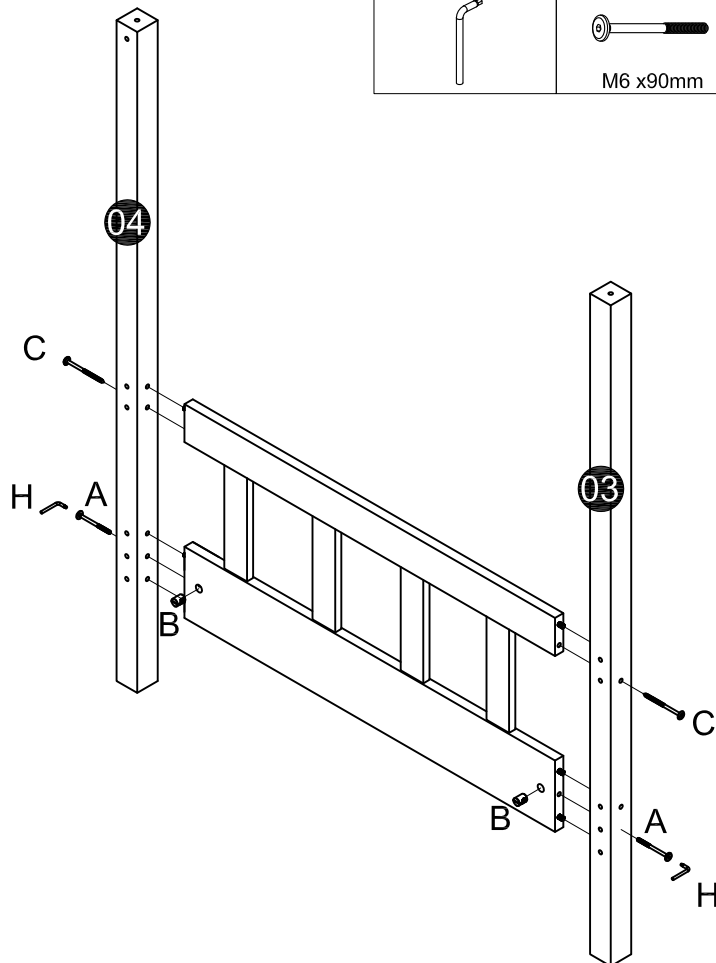

70x140cm Bed

EXPLODED VIEW

HARDWARE

<p>A x12</p>  <p>M6 x90mm</p>	<p>B x12</p> 	<p>C x16</p>  <p>∅6 x90mm</p>	<p>D x122</p>  <p>∅8 x30mm</p>	<p>E x6</p>  <p>M6 x30mm</p>
<p>F x2</p> 	<p>G x4</p>  <p>∅6 x80mm</p>	<p>H x1</p> 	<p>I x18</p>  <p>∅4 x30mm</p>	

TOOLS

Ruler - Use this ruler to help correctly identify the screws

01

02

03

04

05

E x4	H x1
	
M6 x30mm	

06

H x1	A x2	B x2	C x2
			
	M6 x90mm		Ø6 x90mm

07

H x1 	A x2  M6 x90mm	B x2 	C x2  Ø6 x90mm
---	---	---	---

08

C x8  Ø6 x90mm	A x8  M6 x90mm	B x8 	H x1 
---	---	---	---

09

I x18

Ø4 x30mm

10

D x2

Ø8 x30mm

2 x

11

E x2  M6 x30mm	F x2 	H x2 
---	---	--

2 x