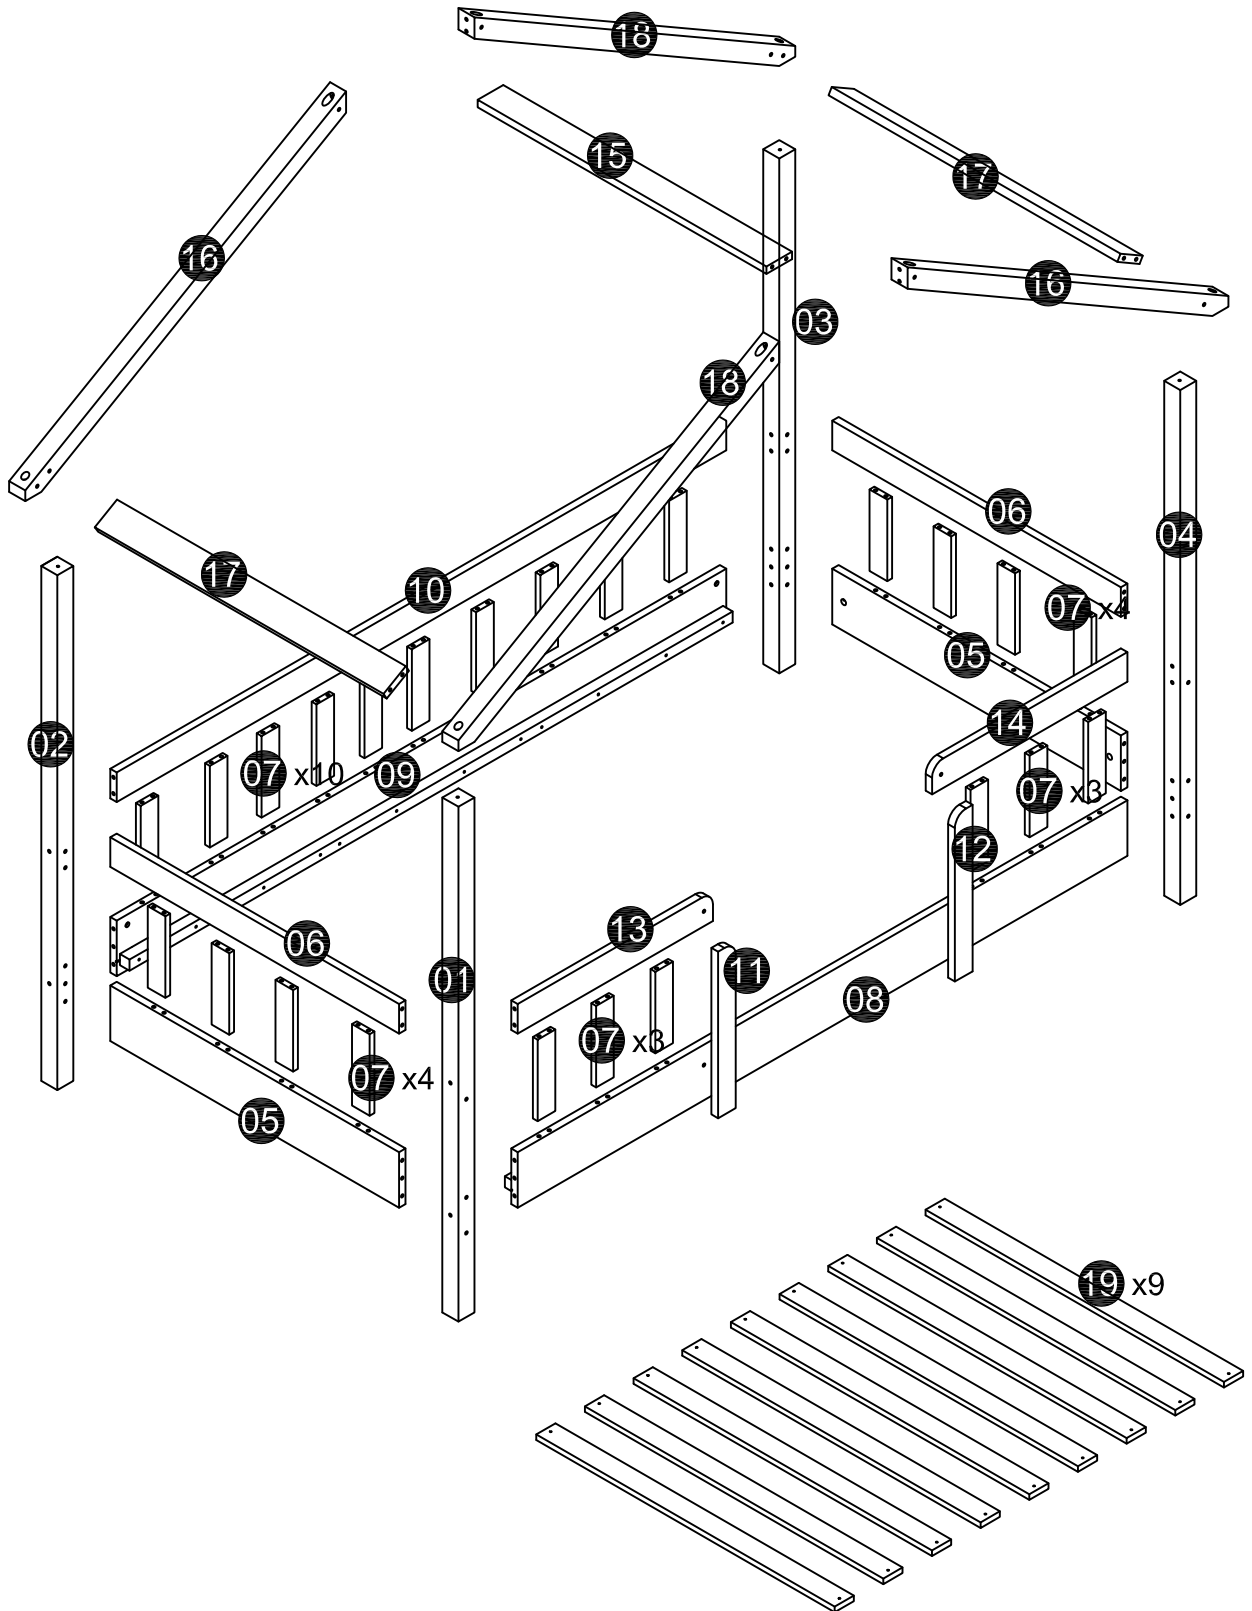

70x140cm Bed

EXPLODED VIEW

HARDWARE

<p>A x12</p>  <p>M6 x90mm</p>	<p>B x12</p> 	<p>C x16</p>  <p>∅6 x90mm</p>	<p>D x122</p>  <p>∅8 x30mm</p>	<p>E x6</p>  <p>M6 x30mm</p>
<p>F x2</p> 	<p>G x4</p>  <p>∅6 x80mm</p>	<p>H x1</p> 	<p>I x18</p>  <p>∅4 x30mm</p>	

TOOLS

Ruler - Use this ruler to help correctly identify the screws

01

02

03

04

05

E x4	H x1
	
M6 x30mm	

06

H x1	A x2	B x2	C x2
			
	M6 x90mm		Ø6 x90mm

07

H x1 	A x2  M6 x90mm	B x2 	C x2  Ø6 x90mm
---	---	---	---

08

C x8  Ø6 x90mm	A x8  M6 x90mm	B x8 	H x1 
---	---	---	---

09

I x18

Ø4 x30mm

10

D x2

Ø8 x30mm

2 x

11

E x2  M6 x30mm	F x2 	H x2 
---	---	--

2 x