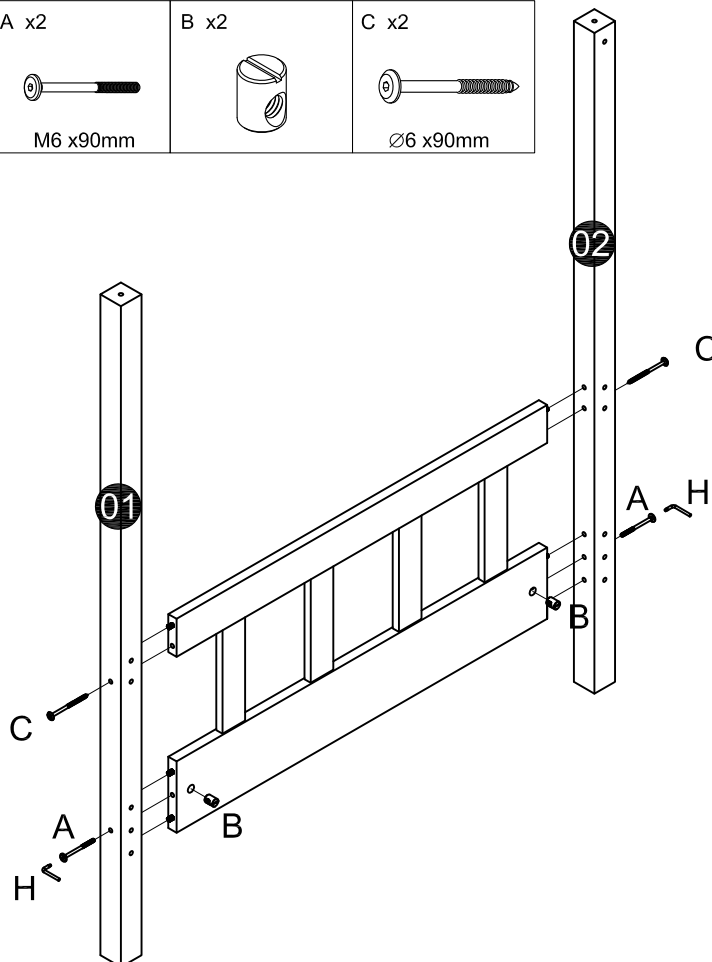

70x140cm Bed

EXPLODED VIEW

HARDWARE

<p>A x12</p>  <p>M6 x90mm</p>	<p>B x12</p> 	<p>C x16</p>  <p>∅6 x90mm</p>	<p>D x122</p>  <p>∅8 x30mm</p>	<p>E x6</p>  <p>M6 x30mm</p>
<p>F x2</p> 	<p>G x4</p>  <p>∅6 x80mm</p>	<p>H x1</p> 	<p>I x18</p>  <p>∅4 x30mm</p>	

TOOLS

Ruler - Use this ruler to help correctly identify the screws

01

02

03

04

05

E x4	H x1
	
M6 x30mm	

06

H x1	A x2	B x2	C x2
			
	M6 x90mm		Ø6 x90mm

07

H x1 	A x2  M6 x90mm	B x2 	C x2  Ø6 x90mm
---	---	---	---

08

C x8  Ø6 x90mm	A x8  M6 x90mm	B x8 	H x1 
---	---	---	---

09

I x18

Ø4 x30mm

10

D x2

Ø8 x30mm

2 x

11

E x2  M6 x30mm	F x2 	H x2 
---	---	--

2 x