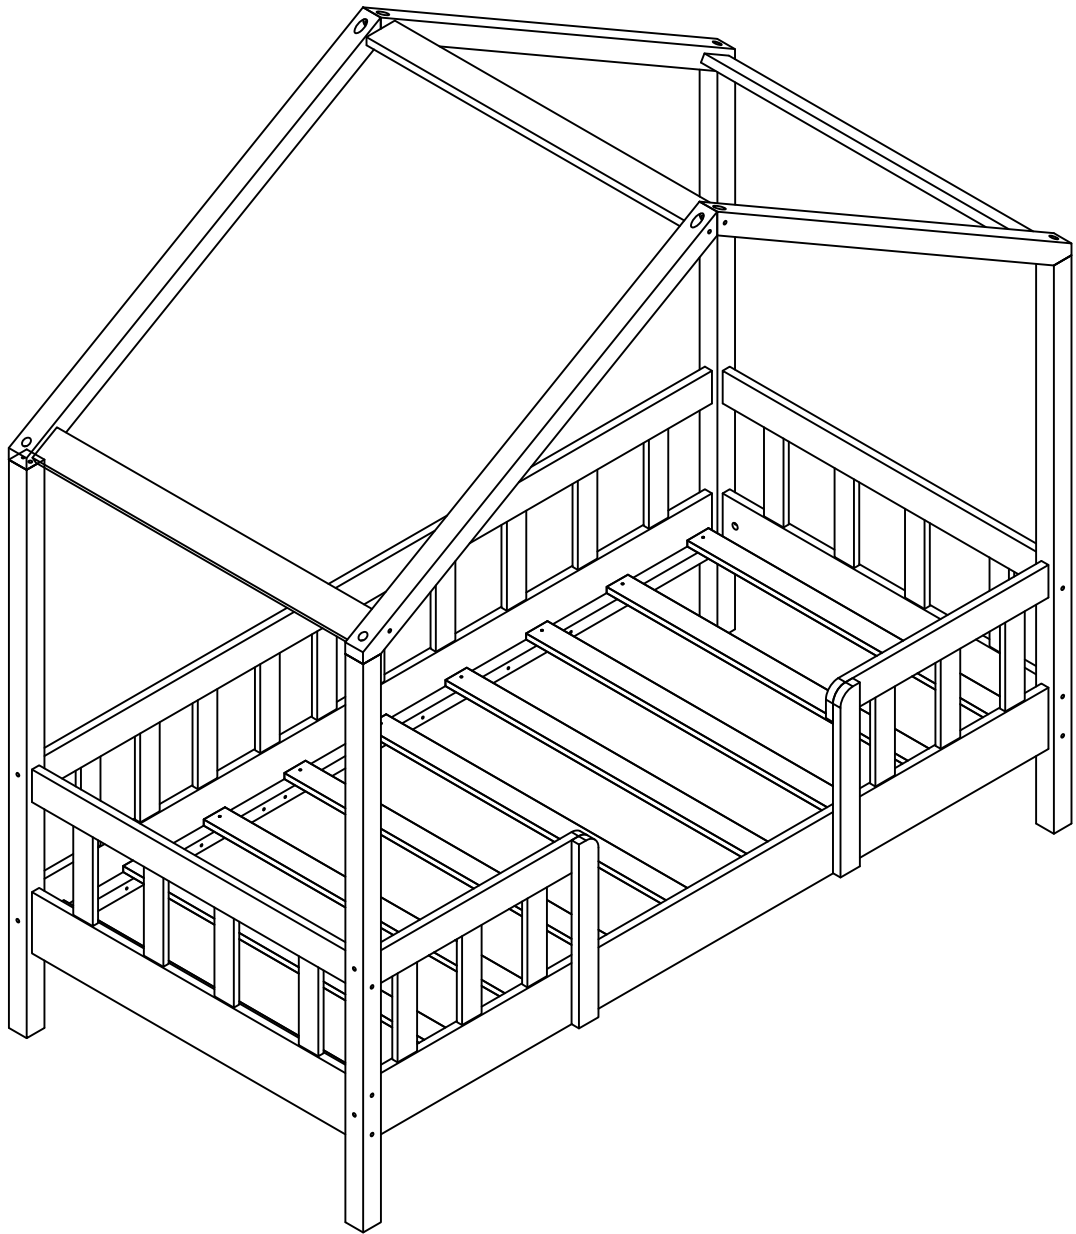

70x140cm Bed

EXPLODED VIEW

HARDWARE

<p>A x12</p>  <p>M6 x90mm</p>	<p>B x12</p> 	<p>C x16</p>  <p>∅6 x90mm</p>	<p>D x122</p>  <p>∅8 x30mm</p>	<p>E x6</p>  <p>M6 x30mm</p>
<p>F x2</p> 	<p>G x4</p>  <p>∅6 x80mm</p>	<p>H x1</p> 	<p>I x18</p>  <p>∅4 x30mm</p>	

TOOLS

Ruler - Use this ruler to help correctly identify the screws

01

02

03

04

05

E x4	H x1
	
M6 x30mm	

06

H x1	A x2	B x2	C x2
			
	M6 x90mm		Ø6 x90mm

07

H x1 	A x2  M6 x90mm	B x2 	C x2  Ø6 x90mm
---	---	---	---

08

C x8  Ø6 x90mm	A x8  M6 x90mm	B x8 	H x1 
---	---	---	---

09

I x18

12

C x4  Ø6 x90mm	H x1 
---	---

NO HANGING