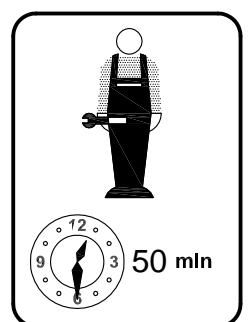

70x140cm Bed

EXPLODED VIEW

HARDWARE

<p>A x12</p>  <p>M6 x90mm</p>	<p>B x12</p> 	<p>C x16</p>  <p>∅6 x90mm</p>	<p>D x122</p>  <p>∅8 x30mm</p>	<p>E x6</p>  <p>M6 x30mm</p>
<p>F x2</p> 	<p>G x4</p>  <p>∅6 x80mm</p>	<p>H x1</p> 	<p>I x18</p>  <p>∅4 x30mm</p>	

TOOLS

Ruler - Use this ruler to help correctly identify the screws

01

02

03

04

05

E x4	H x1
	
M6 x30mm	

06

H x1	A x2	B x2	C x2
			
	M6 x90mm		Ø6 x90mm

07

H x1 	A x2  M6 x90mm	B x2 	C x2  Ø6 x90mm
---	---	---	---

08

C x8  Ø6 x90mm	A x8  M6 x90mm	B x8 	H x1 
---	---	---	---

09

I x18